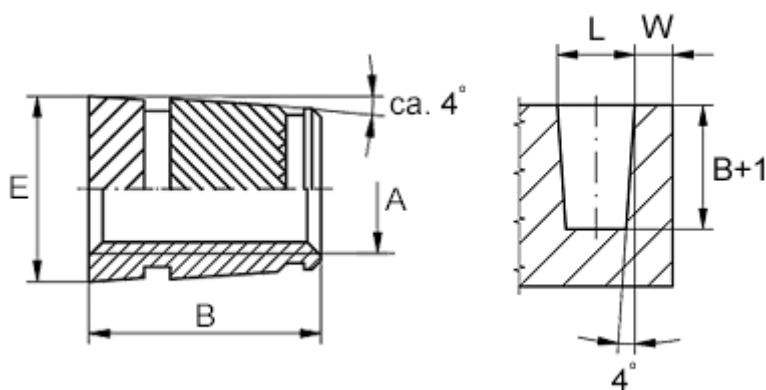

Data Sheet

Article number: 12853100060800
Description: KLEE-coil 853 100 060.800
M6 brass

Measures

Female thread A	= M6
Length B	= 10.0
Min distance to edge W	= 2.5
Outer diameter E	= 8.8
Recommended bore diameter $W + 0.1$	= 8.5